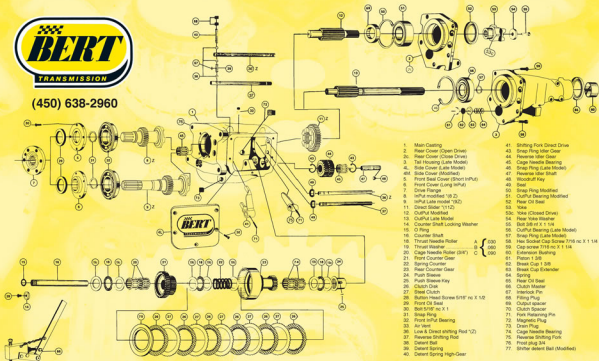

(450) 638-2960

- | | |
|--------------------------------------|--|
| 1. Main Casting | 41. Shifting Fork Direct Drive |
| 2. Rear Cover (Open Drive) | 42. Snap Ring Idler Gear |
| 2c. Rear Cover (Close Drive) | 44. Reverse Idler Gear |
| 3. Tail Housing (Late Model) | 45. Cage Needle Bearing |
| 4. Side Cover (Late Model) | 46. Snap Ring (Late Model) |
| 4d. Side Cover (Modified) | 47. Reverse Idler Shaft |
| 5. Front Seal Cover (Short InPut) | 48. Woodruff Key |
| 6. Front Cover (Long InPut) | 49. Seal |
| 7. Drive Flange | 50. Snap Ring Modified |
| 8. InPut modified '10 Z) | 51. OutPut Bearing Modified |
| 9. InPut Late model '92) | 52. Rear Oil Seal |
| 11. Direct Slider '11/12) | 53. Yoke |
| 12. OutPut Modified | 53c. Yoke (Closed Drive) |
| 13. OutPut Late Model | 54. Rear Yoke Washer |
| 14. Counter Shaft Locking Washer | 55. Bolt 3/8 in X 1 1/4 |
| 15. O Ring | 56. OutPut Bearing (Late Model) |
| 16. Counter Shaft | 57. Snap Ring (Late Model) |
| 16. Thrust Needle Roller | 58. Hex Socket Cap Screw 7/16 in X 1 1/4 |
| 19. Thrust Washer | A } 030 |
| 20. Cage Needle Roller (3/4") | B } 060 |
| 21. Front Counter Gear | C } 090 |
| 22. Spring Counter | 59. Cap screw 7/16 in X 1 1/4 |
| 23. Rear Counter Gear | 60. Extension Washing |
| 24. Push Sleeve | 61. Piston 1 3/8 |
| 25. Push Sleeve Key | 62. Break Cap 1 5/8 |
| 27. Clutch Disk | 63. Break Cap Extender |
| 27. Steel Clutch | 64. Spring |
| 28. Button Head Screw 5/16" in X 1/2 | 65. Rear Oil Seal |
| 29. Front Oil Seal | 66. Clutch Master |
| 30. Bolt 5/16" in X 1 | 67. Interlock Pin |
| 31. Snap Ring | 68. Filling Plug |
| 32. Front InPut Bearing | 69. Output spacer |
| 33. Air Vent | 70. Clutch Spacer |
| 36. Low & Direct shifting Rod '12) | 71. Fork Retaining Pin |
| 37. Reverse Shifting Rod | 72. Magnetic Plug |
| 38. Detent Ball | 73. Drain Plug |
| 39. Detent Spring | 74. Cage Needle Bearing |
| 40. Detent Spring High-Gear | 75. Reverse Shifting Fork |
| | 76. Front plug 3/4 |
| | 77. Shifter detent Ball (Modified) |